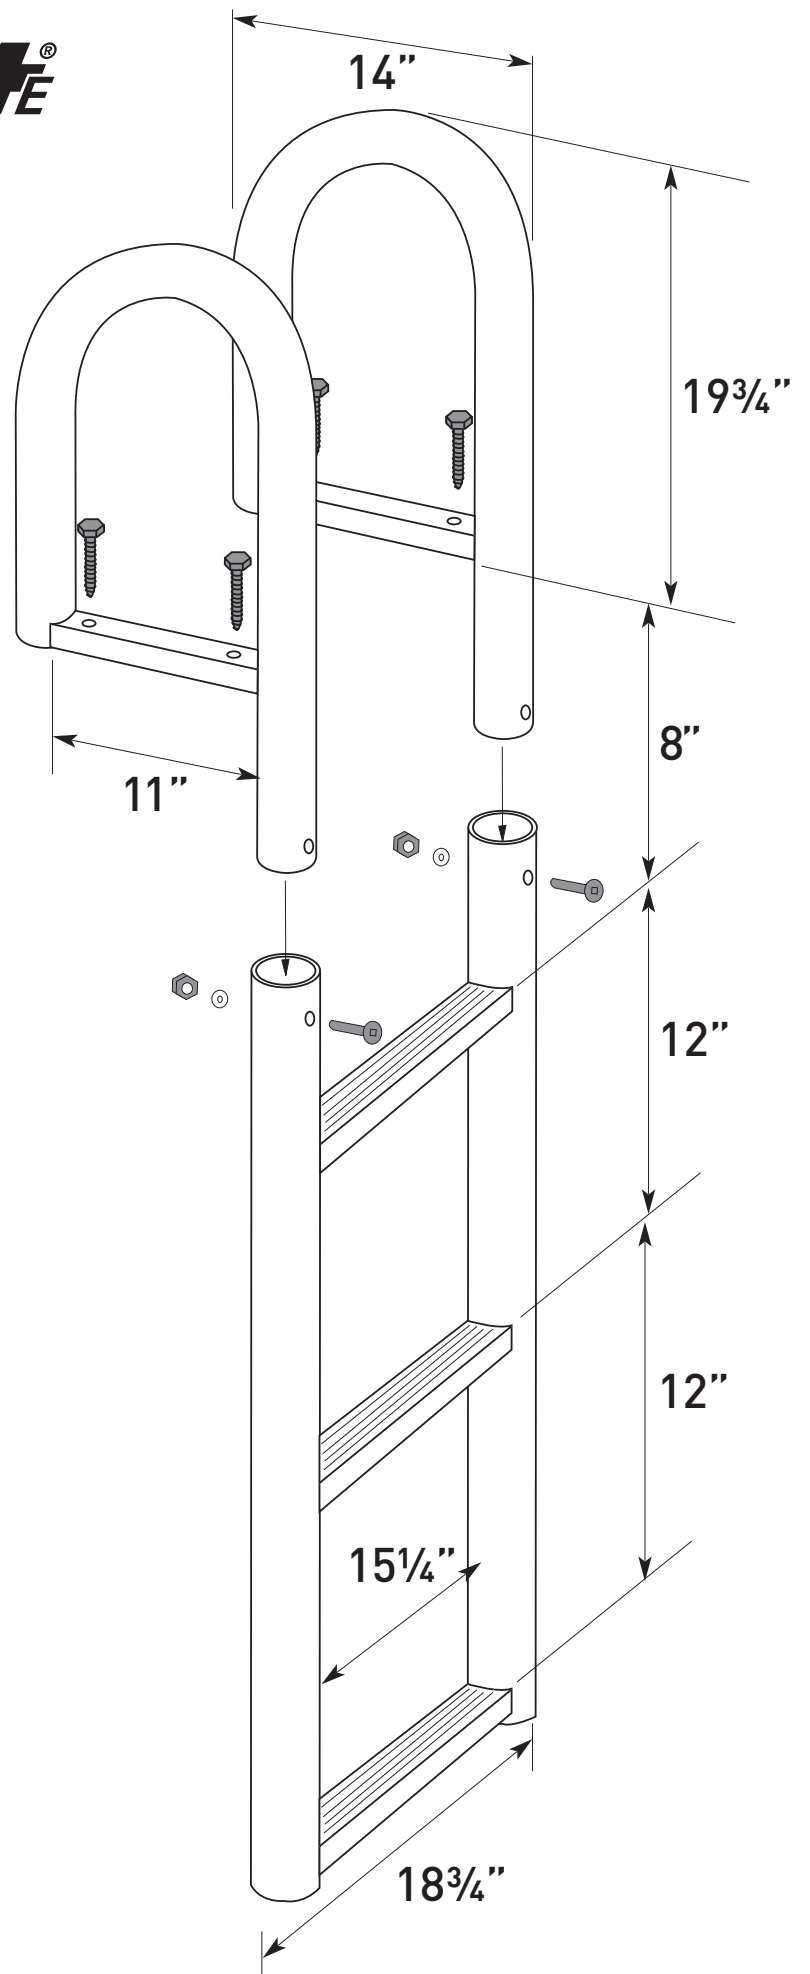

DOCK EDGE [®] _{4E}

DockEdge+ welded aluminum
ladder dimensions for Part #s
DE2013F, DE2014F & DE2015F

Rail height: 19^{3/4}"
Distance to first step: 8"
Distance between steps: 12"
Treads: 1^{3/4}" deep x 15^{1/4}" wide

Dimensions are nominal and
may vary slightly by design,
production run or necessity.