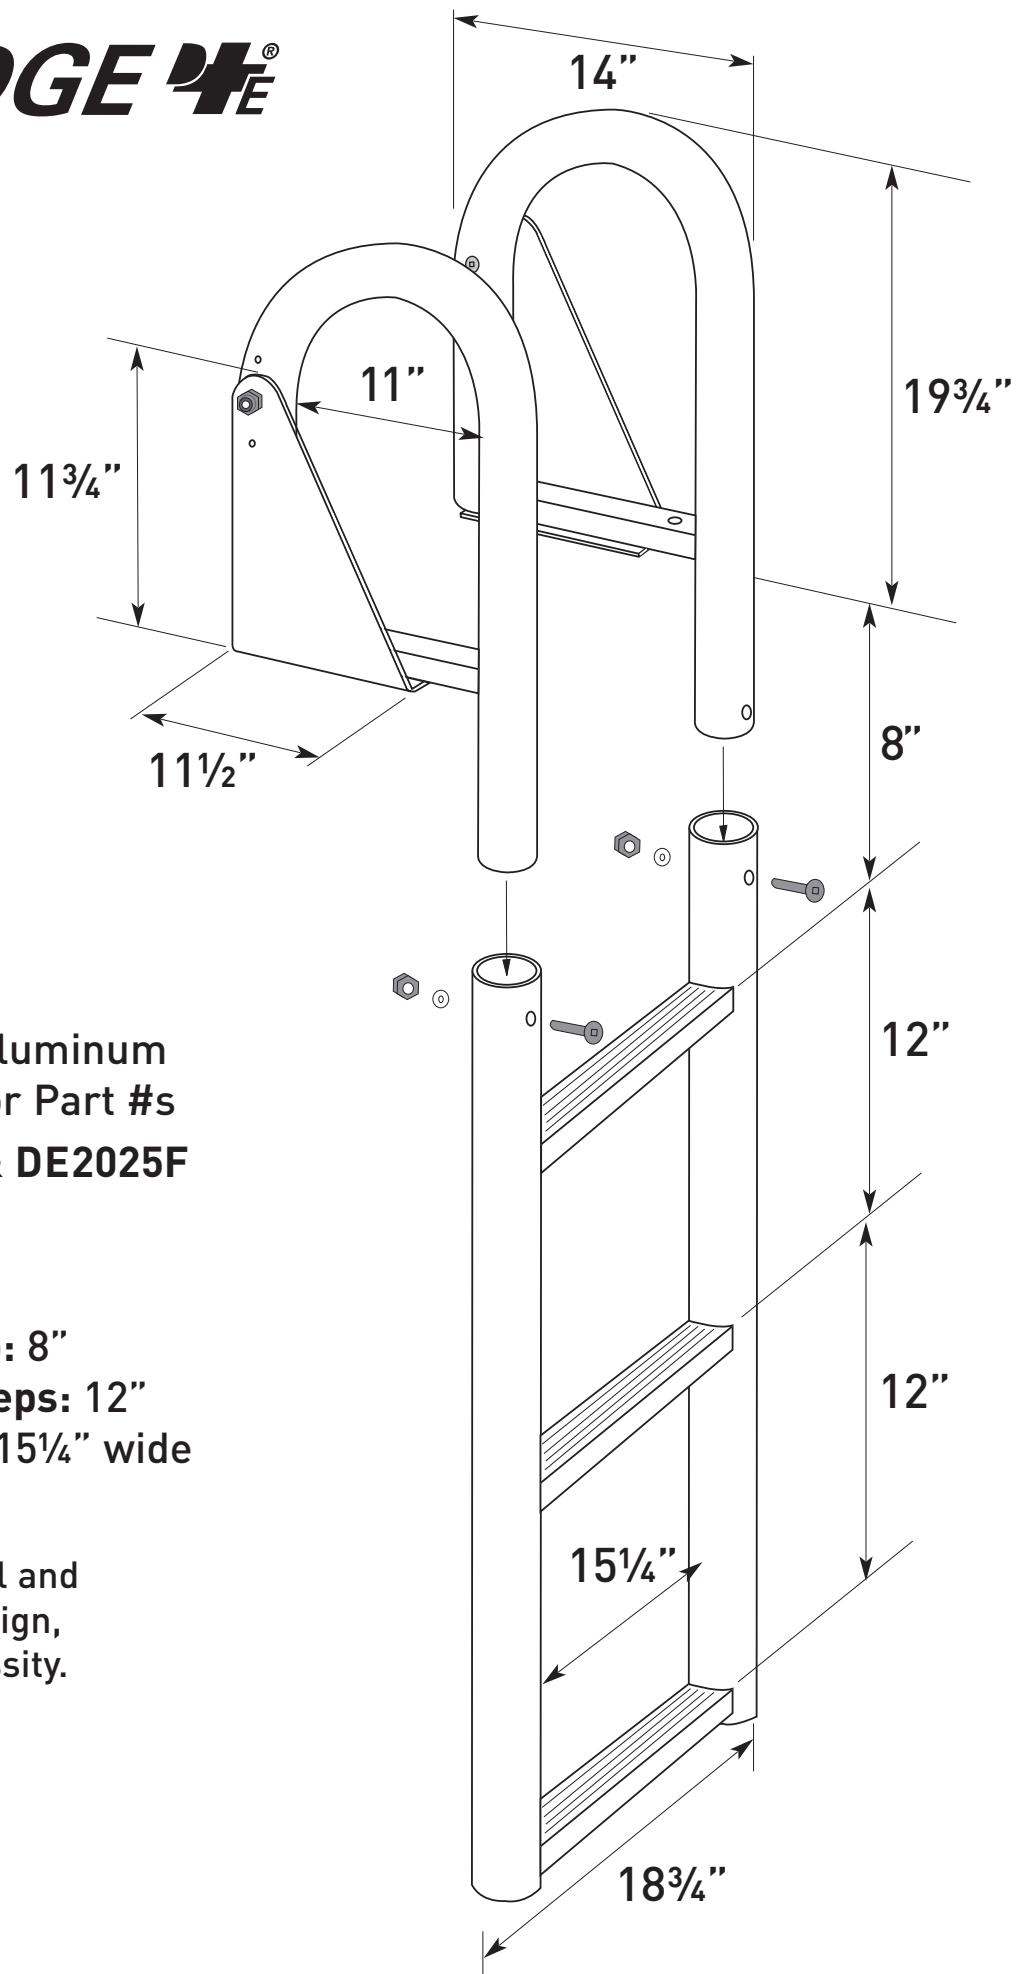

# DOCK EDGE <sup>®</sup> <sub>4E</sub>

DockEdge+ welded aluminum ladder dimensions for Part #s DE2023F, DE2024F & DE2025F

**Rail height:**  $19\frac{3}{4}$ "  
**Distance to first step:** 8"  
**Distance between steps:** 12"  
**Treads:**  $1\frac{3}{4}$ " deep x  $15\frac{1}{4}$ " wide

Dimensions are nominal and may vary slightly by design, production run or necessity.