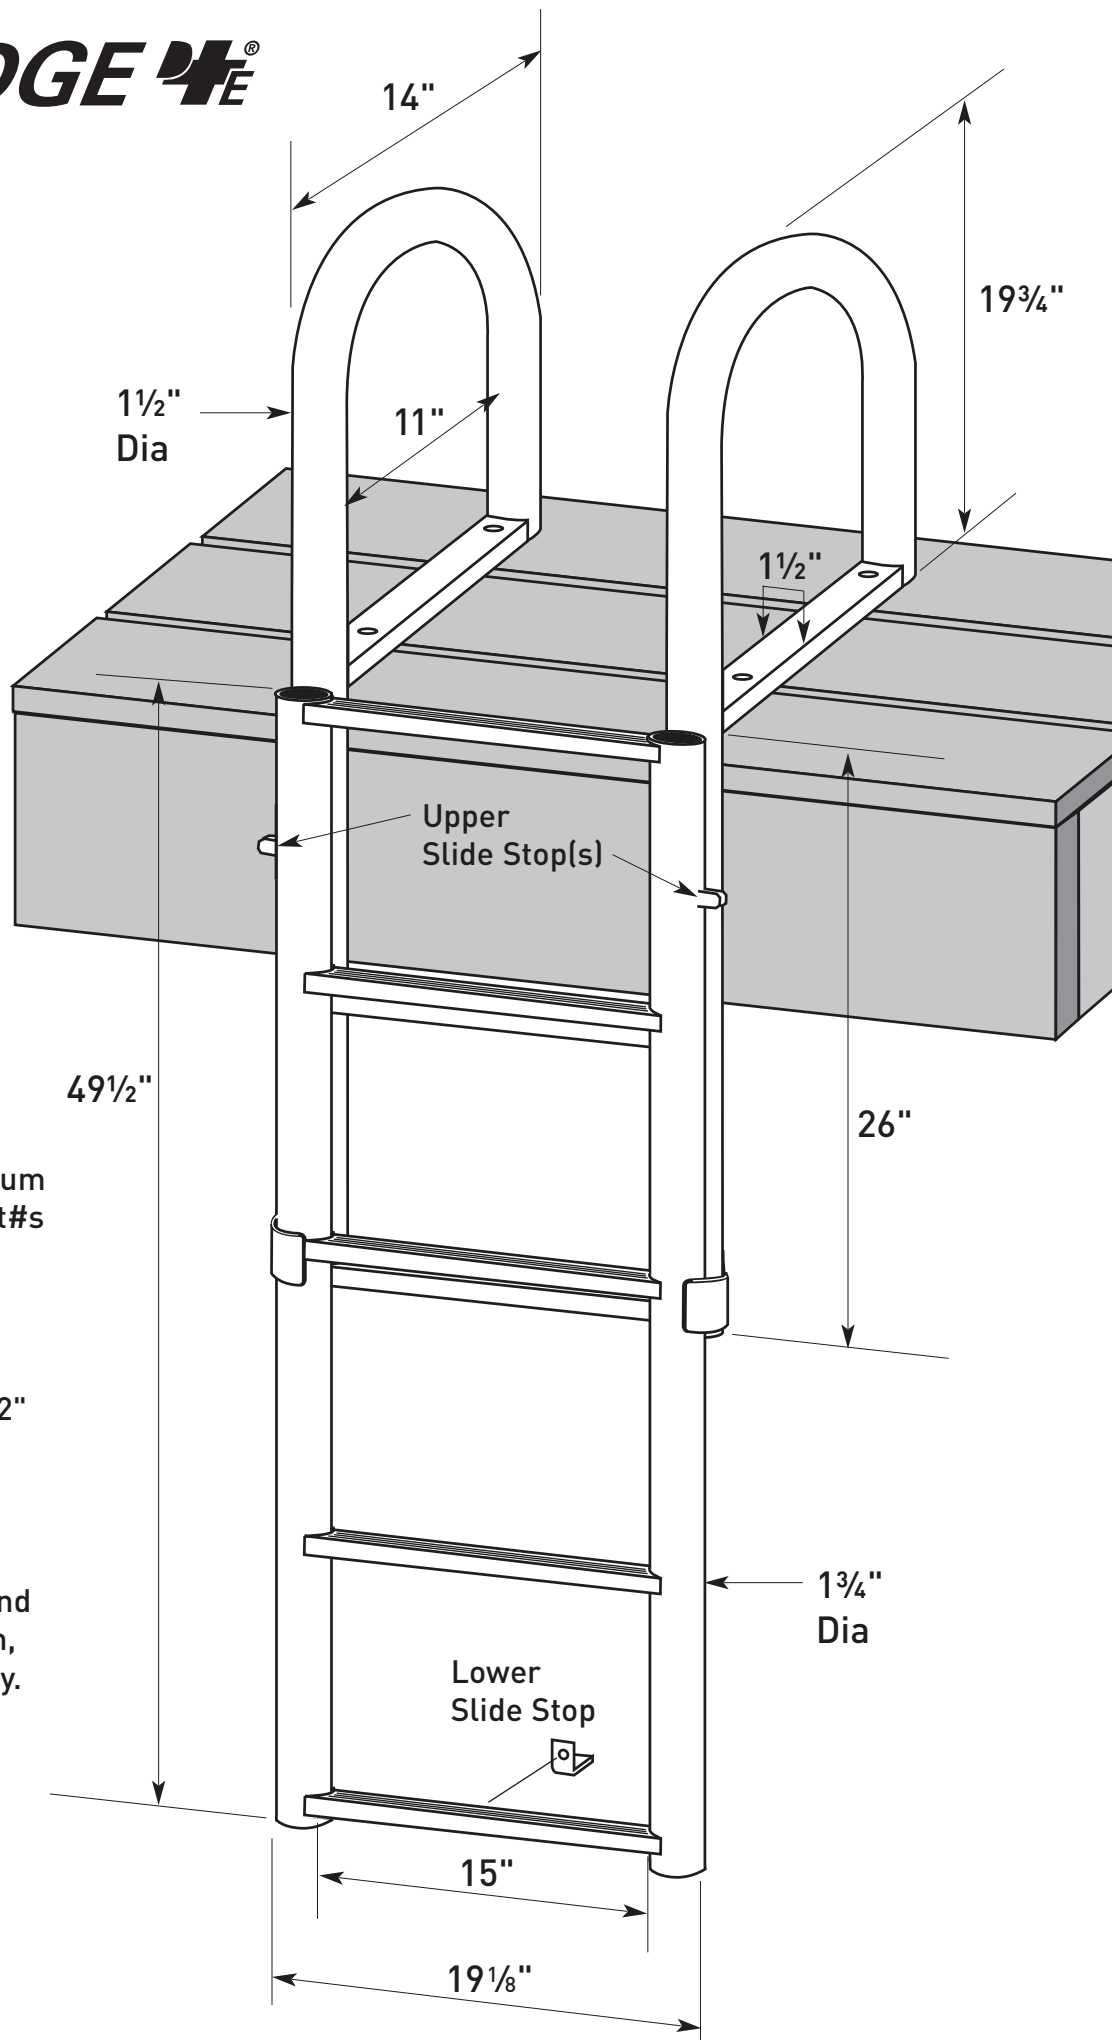

DOCK EDGE

DockEdge+ welded aluminum ladder dimensions for Part#s

DE2035F & DE2037F

Distance to first step: 11"
Distance between steps: 12"

Treads:
2" deep x 15" wide

Dimensions are nominal and may vary slightly by design, production run or necessity.